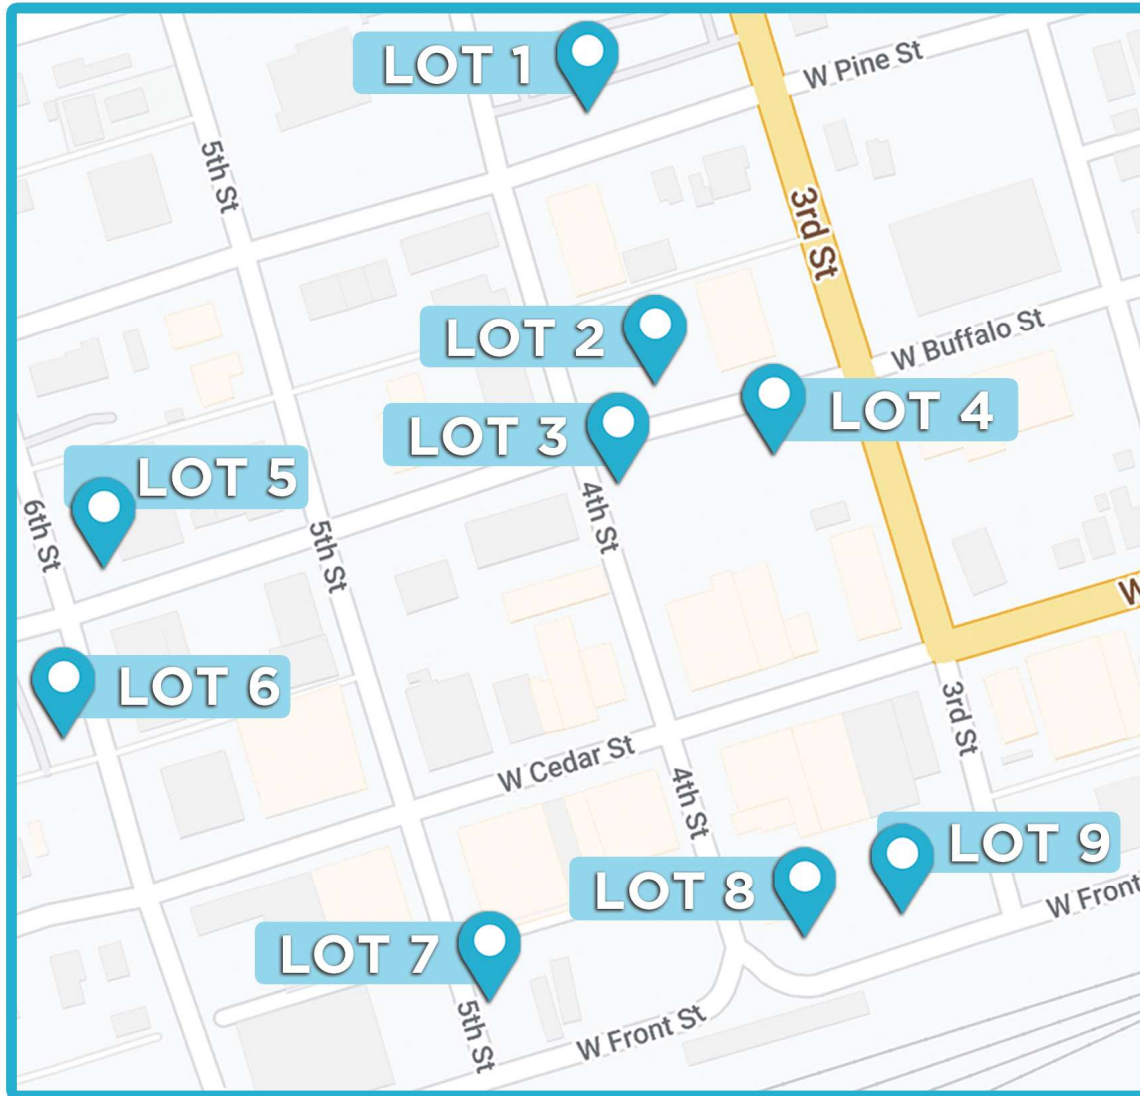

DOWNTOWN RAWLINS PARKING

LOT 1: 3rd and Pine

*Approximately 60 Spaces
(if no event taking place)*

LOT 2: 4th and Buffalo

Approximately 30 Spaces

LOT 3: 4th and Buffalo

Approximately 35 Spaces

LOT 4: 3rd and Buffalo

Approximately 16 Spaces

LOT 5: 6th and Buffalo

Approximately 15 Spaces

LOT 6: 6th and Buffalo

Approximately 20 Spaces

LOT 7: 5th and Front

Approximately 20 Spaces

LOT 8: 4th and Front

Approximately 26 Spaces

LOT 9: 3rd and Front

Approximately 40 Spaces

DOWNTOWN RAWLINS HAS NINE MAJOR PARKING LOTS PROVIDED BY LOCAL BUSINESSES AND GOVERNMENT. OWNERS ARE NOT RESPONSIBLE FOR ANY LOSS OR DAMAGE AT ANY LOT.